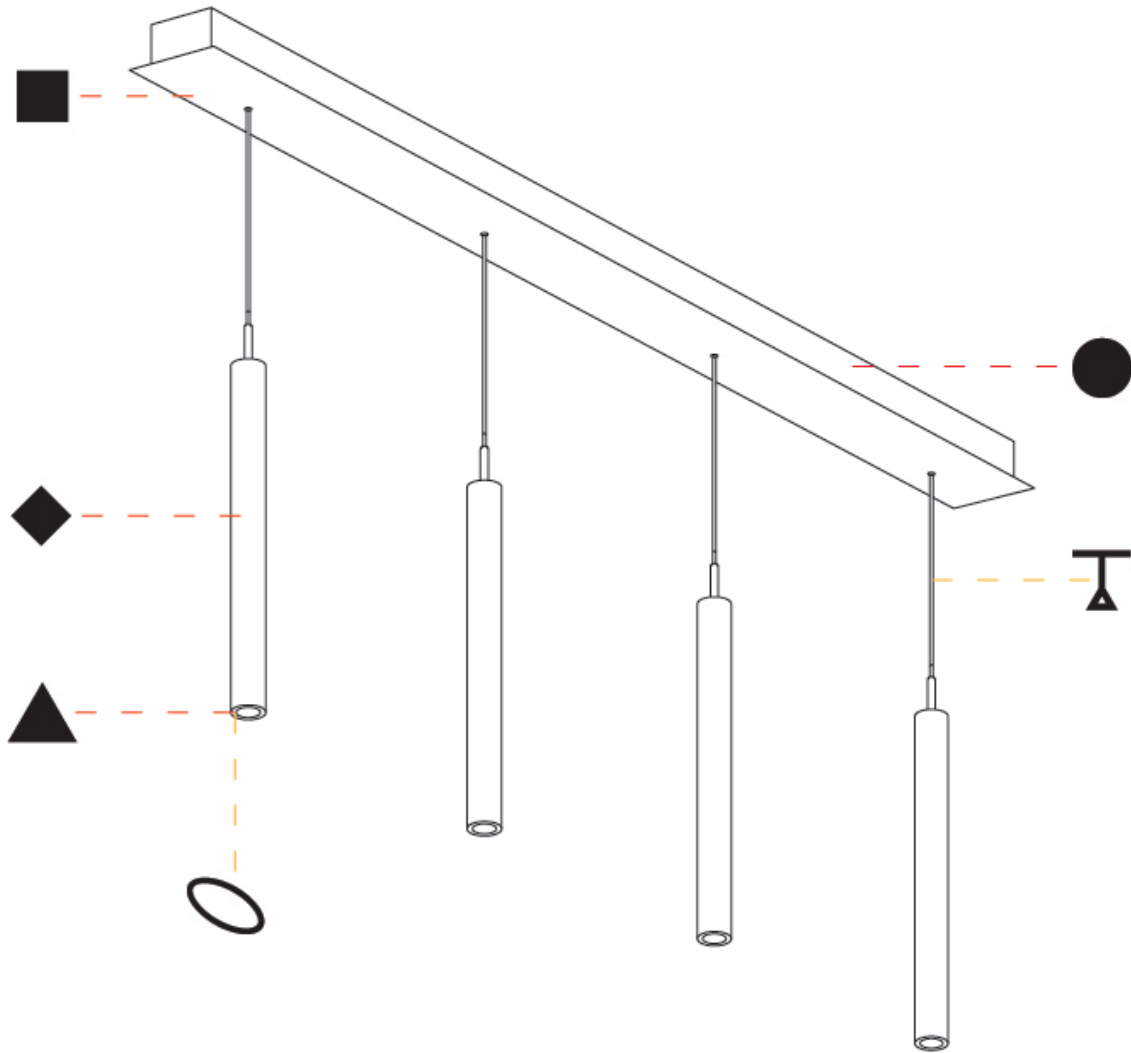

RATINGS AND CERTIFICATIONS

Certified By: Certified for North American Standards
 IP rating: IP20

G-MINI CHANNEL HANGOVER SUSPENSION

A300616-

| | |
|-----------|-------|
| PROJECT | _____ |
| TYPE | _____ |
| SPECIFIER | _____ |
| QUANTITY | _____ |
| DATE | _____ |